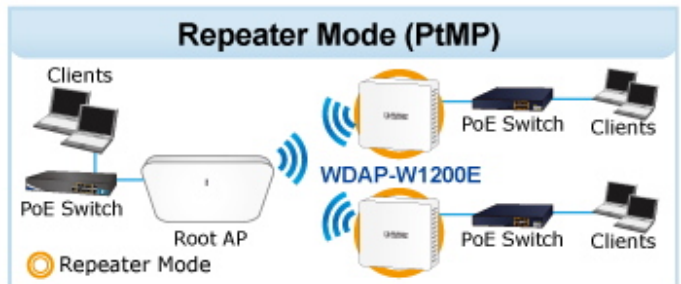

WAVE 1
SU-MIMO
 Serving one user at a time

WAVE 2
MU-MIMO
 Serving multiple users simultaneously

WDAP-W1200E Data Transmission Rates **1200Mbps**

Wi-Fi Hotel Networking

PLANET NMS Controller

WDAP-W1200E
Wave 2 1200Mbps In-wall PoE Access Point

(86 x 86mm box not included)

2.4GHz 802.11n 5GHz 802.11ac

Easily remove cover

to see LED indicators for port connection statuses.