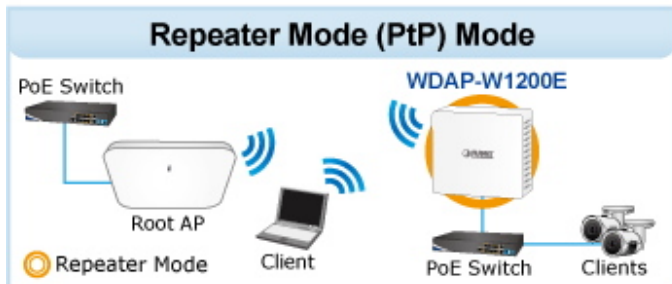

WAVE 1
SU-MIMO
 Serving one user at a time

WAVE 2
MU-MIMO
 Serving multiple users simultaneously

WDAP-W1200E Data Transmission Rates **1200Mbps**

Wi-Fi Hotel Networking

PLANET NMS Controller

WDAP-W1200E
Wave 2 1200Mbps In-wall PoE Access Point

(86 x 86mm box not included)

2.4GHz 802.11n 5GHz 802.11ac

Easily remove cover

to see LED indicators for port connection statuses.