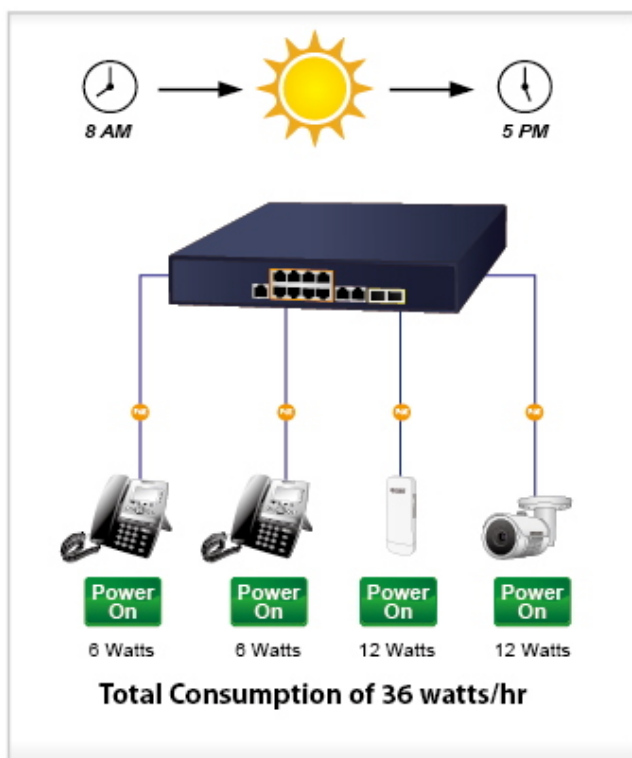

Automatically Reboot Every Friday 23:00

PoE
ON OFF ON

CPU/Buffer
Load 85%

CPU/Buffer
Load 10%

PoE PT Camera

1000BASE-T UTP with PoE

High Scalability & Best Security for Today's Wireless Networking Solution