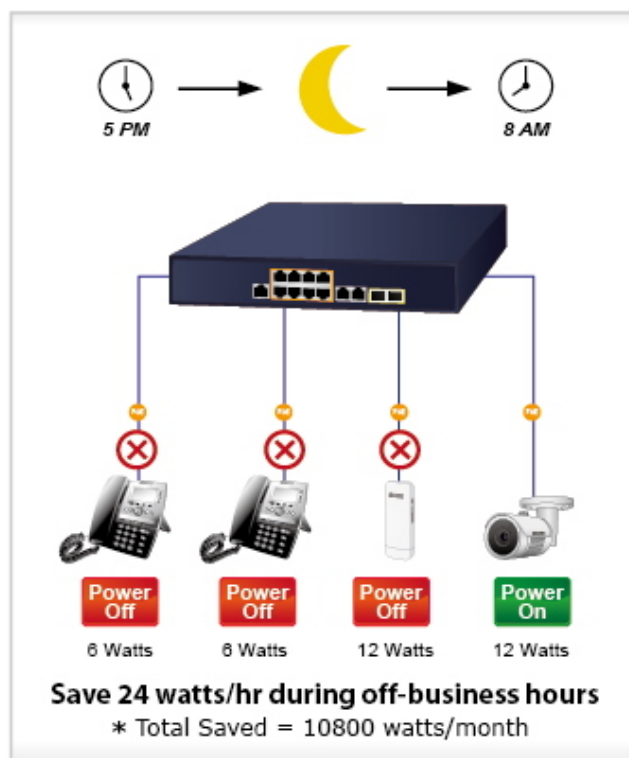

Automatically Reboot Every Friday 23:00

PoE
ON OFF ON

CPU/Buffer
Load 85%

CPU/Buffer
Load 10%

PoE PT Camera

1000BASE-T UTP with PoE

High Scalability & Best Security for Today's Wireless Networking Solution