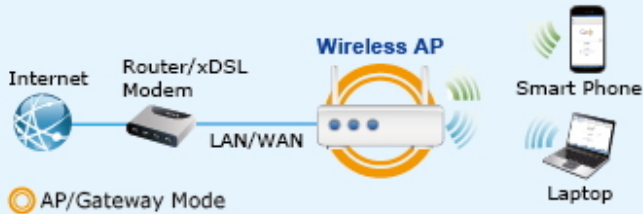

Wi-Fi Security

WPA2 WPA

IAP Series

AP/Gateway Mode

Repeater Mode (Universal)

Repeater Mode (PtP)

Repeater Mode (PtMP)

5GHz 802.11ax 2.4GHz 802.11ax

Setup Wizard for Multiple Modes

Home Dashboard for Wi-Fi Status

Wi-Fi Statistics

Non-stop 802.11ax Wireless Service Dual Power Input with Auto Failover

Fault Alarm Feature

DC
Power Failure

or

RJ45
Connection Link Down

Digital Input

Digital Output

Seamless Roaming

[Ostatní download](#)