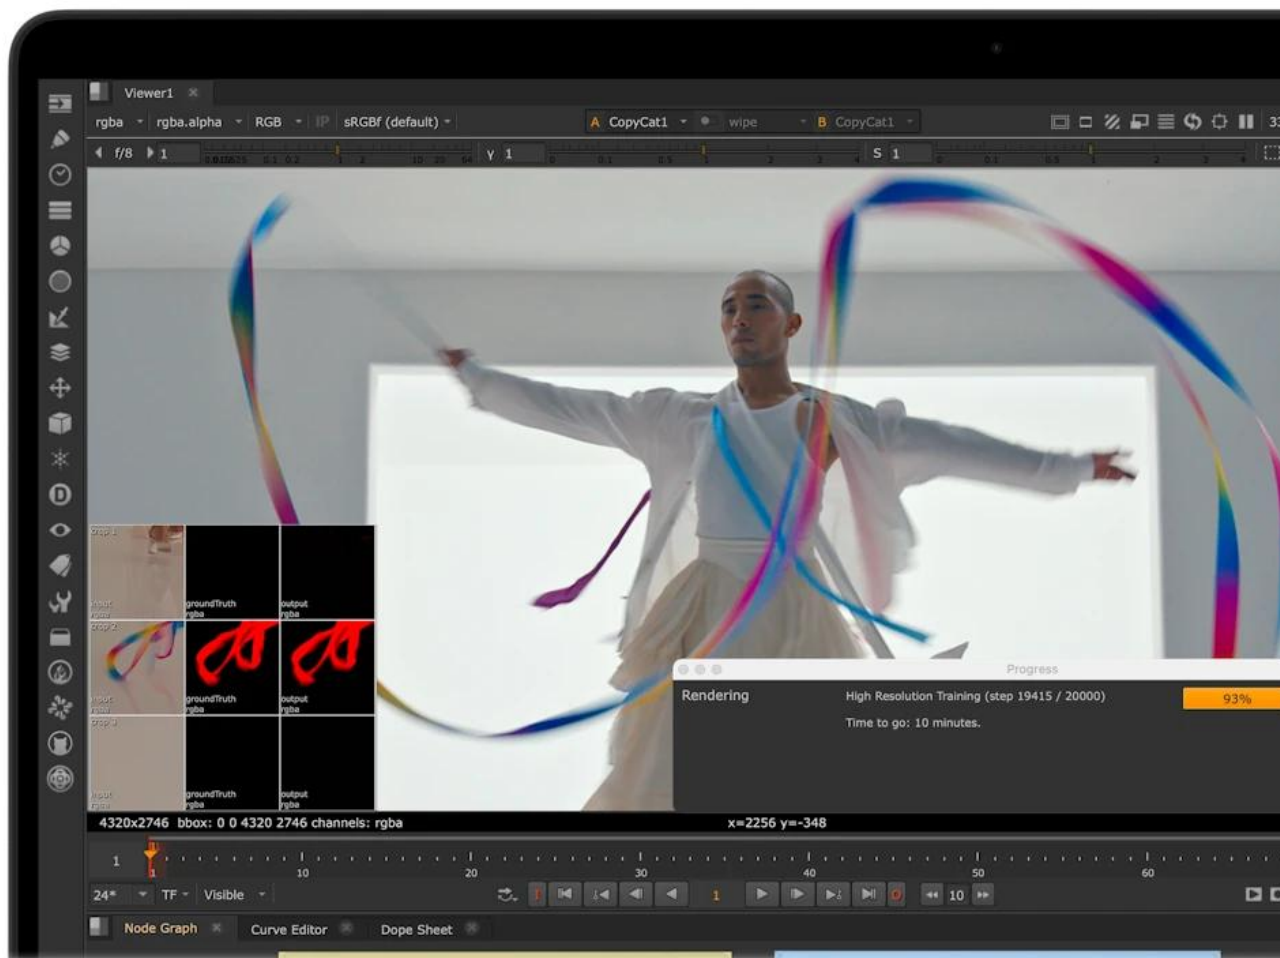

# Dělaný pro AI. Čipem počínaje.

The image shows the Apple logo and the text 'M5 PRO' in a light blue, textured font against a dark blue gradient background. The Apple logo is on the left, followed by 'M5' in a large font, and 'PRO' in a slightly smaller font below it.